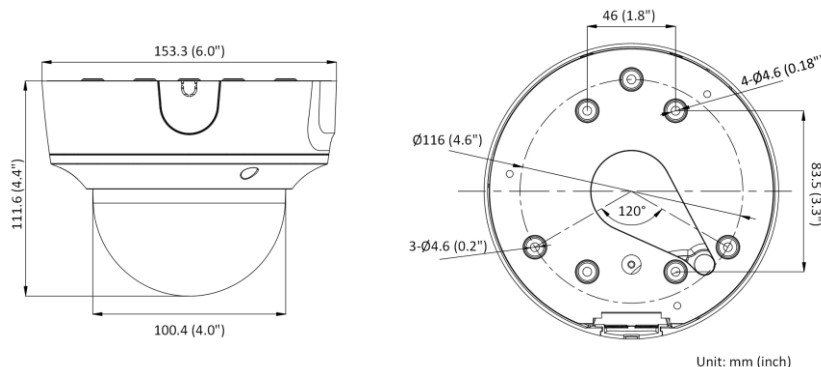

▪ Available Model

DS-2CD3756G2T-IZS (2.7 to 13.5 mm, 7 to 35 mm)

▪ Typical Application

Hikvision products are classified into three levels according to their anti-corrosion performance. Refer to the following description to choose for your using environment.

This model has NO SPECIFIC PROTECTION.

Level	Description
Top-level protection	Hikvision products at this level are equipped for use in areas where professional anti-corrosion protection is a must. Typical application scenarios include coastlines, docks, chemical plants, and more.
Moderate protection	Hikvision products at this level are equipped for use in areas with moderate anti-corrosion demands. Typical application scenarios include coastal areas about 2 kilometers (1.24 miles) away from coastlines, as well as areas affected by acid rain.
No specific protection	Hikvision products at this level are equipped for use in areas where no specific anti-corrosion protection is needed.

▪ Dimension