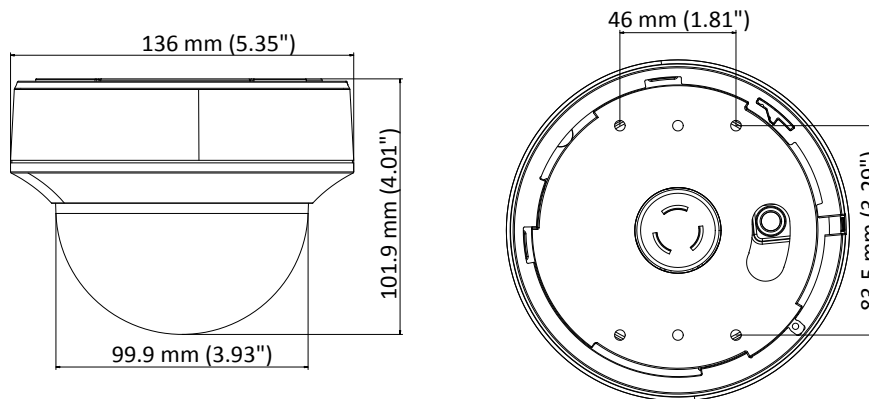

Specification

Camera	
Image Sensor	2.0 megapixel progressive scan CMOS
Signal System	PAL/NTSC
Frame Rate	PAL: 1080p@25fps NTSC: 1080p@30fps
Resolution	1920 (H) × 1080 (V)
Min. illumination	Color: 0.005 Lux @ (F1.2, AGC ON), 0 Lux with IR
Shutter Time	PAL: 1/25 s to 1/50, 000 s NTSC: 1/30 s to 1/50, 000 s
Slow Shutter	Max. 16 times
Lens	2.8 mm to 12 mm motorized vari-focal lens
Horizontal Field of View	32.1° to 103°
Lens Mount	Φ14
Day & Night	IR cut filter
Angle Adjustment	Pan: 0° to 340°, Tilt: 0° to 75°, Rotate: 0° to 355°
Synchronization	Internal synchronization
WDR (Wide Dynamic Range)	> 120 dB
Menu	
AGC	Support
Day/Night Mode	Auto/Color/BW (Black and White)
White Balance	ATW/MANUAL
Privacy Mask	ON/OFF, 4 programmable privacy masks
Motion Detection	4 programmable motion areas
Backlight Compensation	WDR/BLC/HLC/OFF
3D DNR (Digital Noise Reduction)	Level 1 to 10
Language	English, Chinese
Functions	Brightness, Sharpness, Mirror, Smart IR
Interface	
Video Output	1 HD analog output
General	
Operating Conditions	-40 °C to 60 °C (-40 °F to 140 °F), humidity: 90% or less (non-condensation)
Power Supply	12 VDC ±25%/PoC.at
Power Consumption	Max. 7 W
Ingress Protection	IP50
Material	Plastic
IR Range	Up to 20 m
Communication	Up the coax, Protocol: HIKVISION-C (TVI output)
Dimensions	Φ 136 mm × 102 mm (Φ 5.35" × 4.02")
Weight	Approx. 600 g (1.32 lb.)

Order Models

DS-2CE56D8T-ITZE

* PoC function is only available when cooperating with DS-1TPXXX.

Dimension

Accessory

DS-1273ZJ-130B
Wall Mounting Bracket

DS-1275ZJ
Vertical Pole Mounting Bracket

DS-1271ZJ-130
Pendant Mounting Bracket